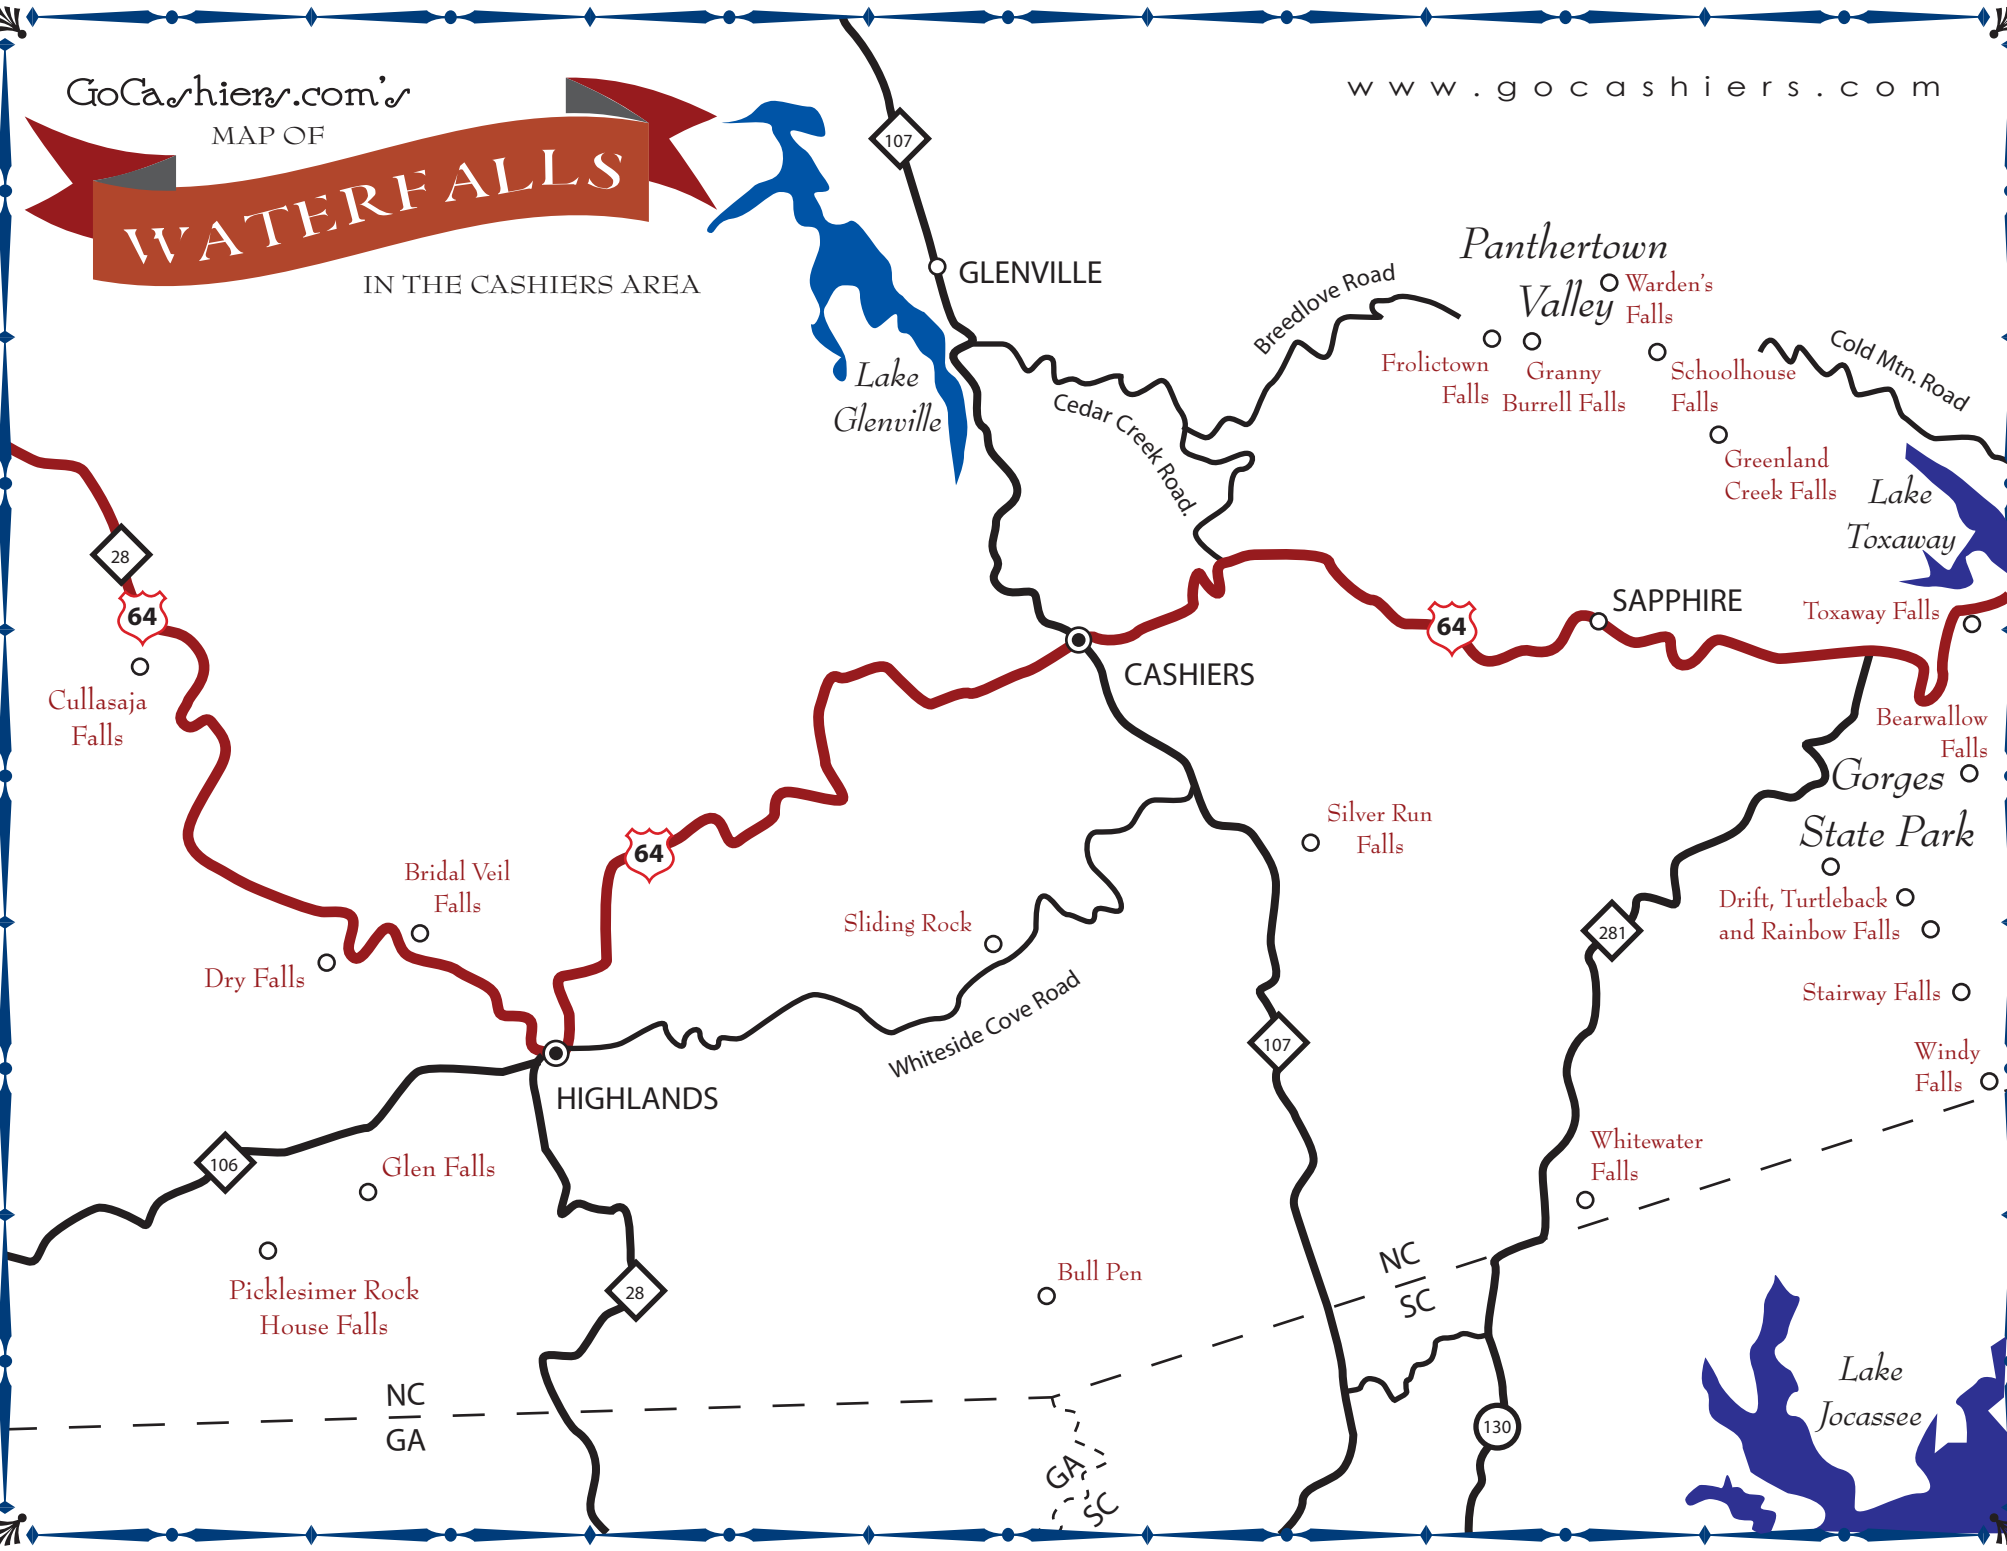

WATERFALLS

IN THE CASHIERS AREA

Cullasaja Falls

Dry Falls

Bridal Veil Falls

Glen Falls

Picklesimer Rock House Falls

Sliding Rock

Silver Run Falls

Frolictown Falls

Granny Burrell Falls

Schoolhouse Falls

Greenland Creek Falls

Panthertown Valley

Warden's Falls

Cold Mtn. Road

Toxaway Falls

Bearwallow Falls

Gorges State Park

Drift, Turtleback and Rainbow Falls

Stairway Falls

Windy Falls

Whitewater Falls

Bull Pen

Lake Jocassee

Lake Glenville

Lake Toxaway

GLENVILLE

CASHIERS

HIGHLANDS

SAPPHIRE

Cedar Creek Road